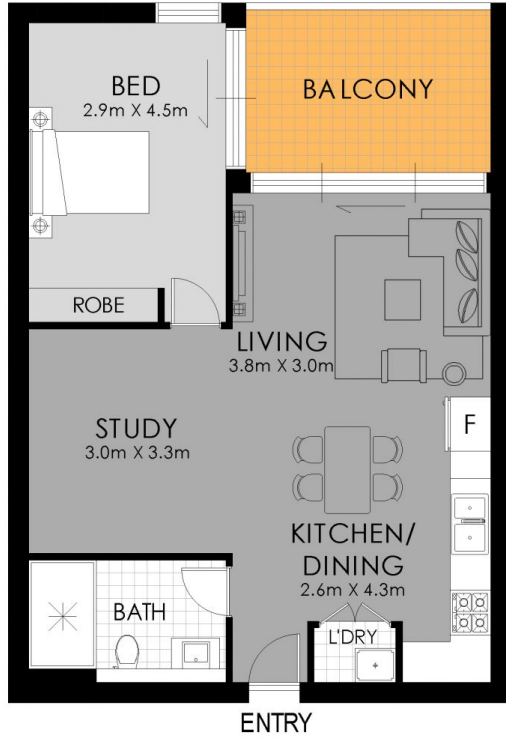

Spencer (zijing) Zhang
02 8036 6999

APPROXIMATE AREAS	
Internal	56 sqm
Balcony	9 sqm
Total	65 sqm

APPROXIMATE OUTGOING	
Strata	\$976.90 pq
Council	\$309.50 pq
Water	\$166.82 pq

Leichhardt
302/24A George St.

WARNING: DISCLAIMER This information is not to be relied upon. It is strictly used for marketing and illustration purposes only. All measurements are approximate. Not to scale. No liability accepted. You must rely on your own inquiries and seek advice from your solicitor. Floor plan by cnkplan@cnkplan.com.au / www.cnkplan.com.au